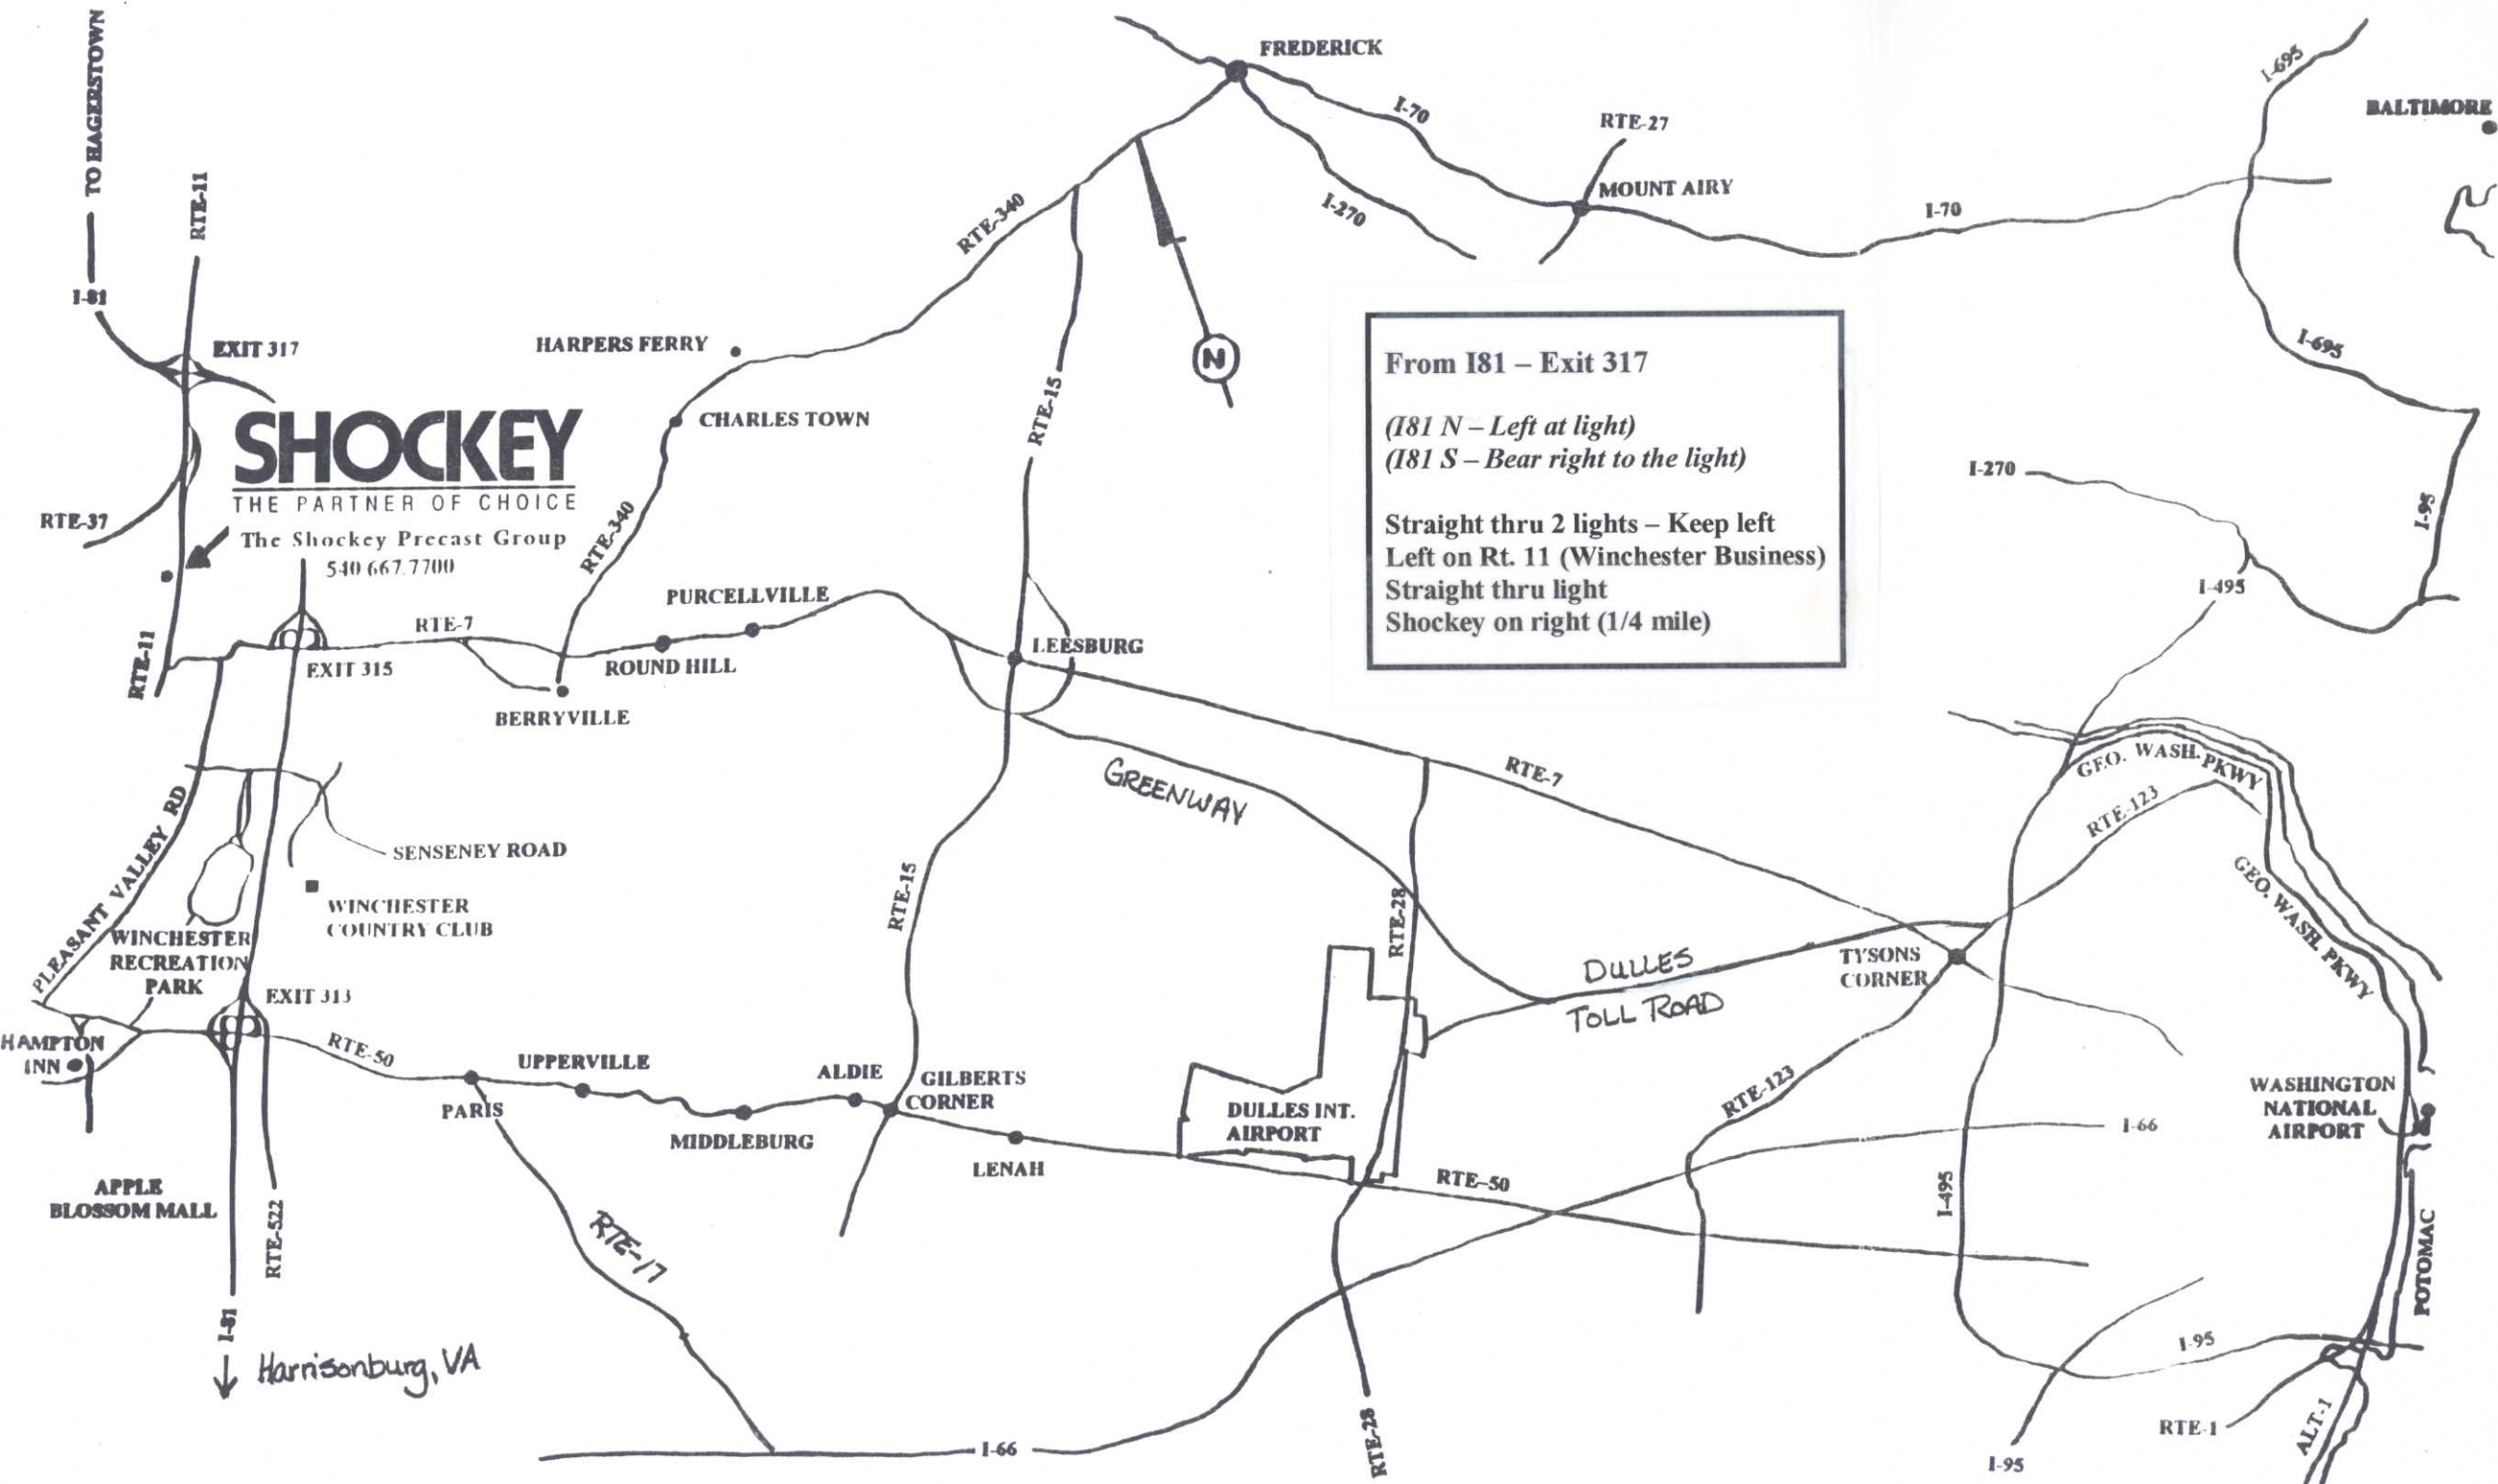

SHOCKEY

THE PARTNER OF CHOICE

The Shockey Precast Group
540 667.7700

From I81 – Exit 317
(I81 N – Left at light)
(I81 S – Bear right to the light)
Straight thru 2 lights – Keep left
Left on Rt. 11 (Winchester Business)
Straight thru light
Shockey on right (1/4 mile)

TO HAGERSTOWN

BALTIMORE

Harrisonburg, VA